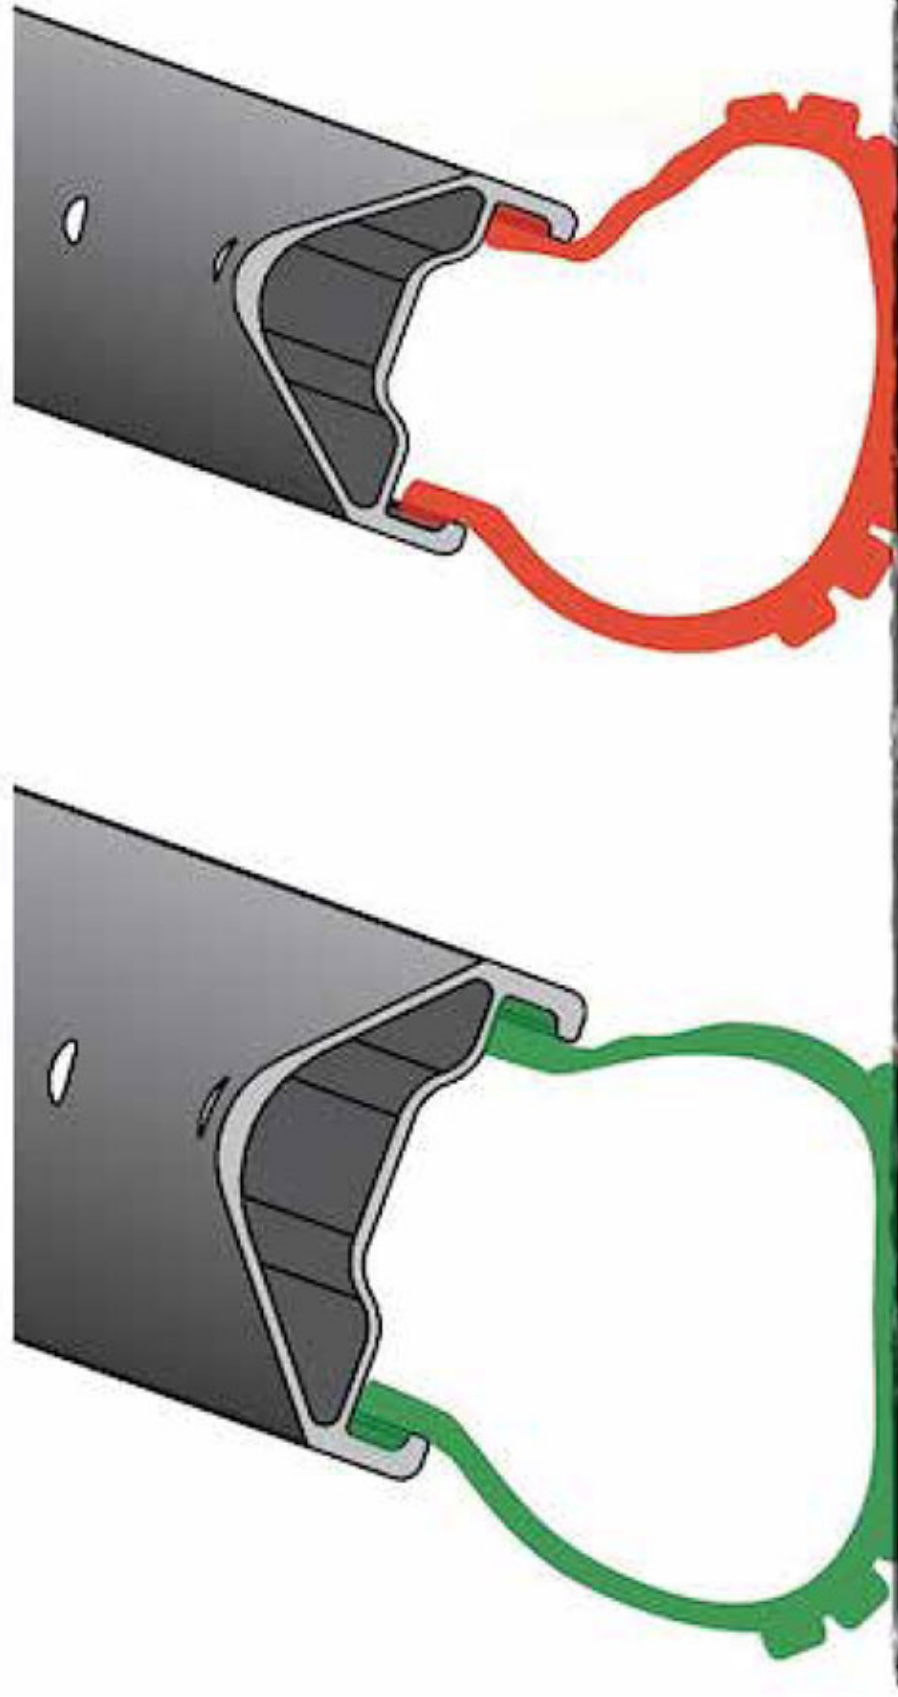

WRE - WIDE RIM EDITION

The wide range of rim width on the market cannot be covered any more by one tire construction only. The new wide rim edition (WRE) optimizes the tire construction to the latest rim developments. Designed for 30mm wide rims the new 2.3 wide PHANTOM tires have been proven to work best over a range from 28-30mm inner rim width. Riders who run 20-25mm wide rims get the best performance with the 2.2 version of the PHANTOM tires.